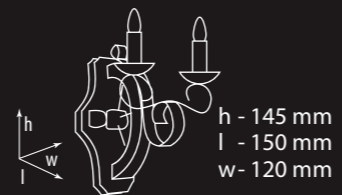

Columba
10 341 FM-2
2×E14×60W
295×205×230 (0.014 m³)