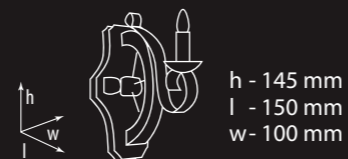

Columba
10 341 FM-1
1×E14×60W
295×205×230 (0.014 m³)